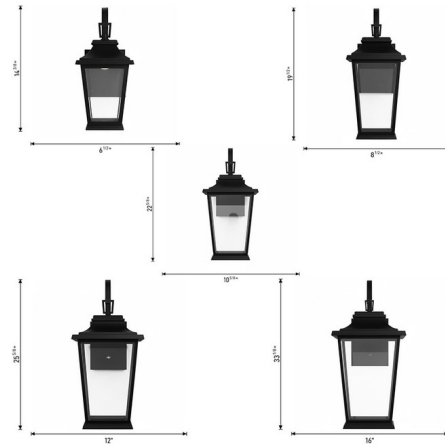

Description

The Warren Dark Sky Outdoor Wall Light brings a charming harmony to your exterior space. The lantern styled frame holds Clear glass panels that cast warm light down across your area. Made of StoneStrong, a composite material that is rust-proof and built to last in any outside environment, including coastal, dry, and harsh winter or summer climates. Dark Sky Ordinance was developed as outdoor lighting standards that reduce glare, light trespass, and sky glow. Designed to emit no light above the 90 degree horizontal plane.

Shown in textured black / clear

Specifications

COLOR	Clear
BODY FINISH	Textured Black
WATTAGE	9W
DIMMER	Standard 120V
DIMENSIONS	6.5\"W x 14.38\"H x 7.5\"D
INTEGRATED LED MODULE	1 x LED/9W/120V LED
COUNTRY OF ORIGIN	China