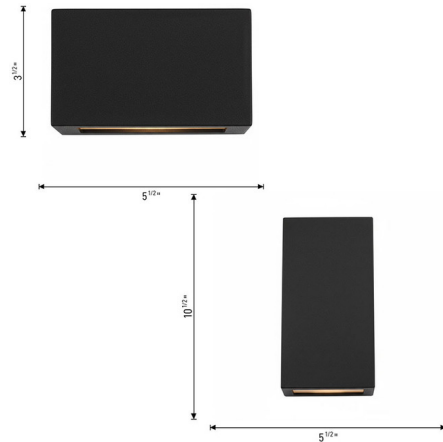

By Visual Comfort Studio

Description

The Kukei Outdoor Wall Light brings an architectural simplicity to your exterior space. The smooth, rectangular frame is complemented with a glass diffuser that casts warm light down across your area. Made from a unique composite material which is engineered to withstand the harshest environmental conditions and backed by a 5-year warranty.

Shown in textured black

Specifications

COLOR	N/A
BODY FINISH	Textured Black
WATTAGE	9W
DIMMER	Low Voltage Electronic
DIMENSIONS	5.5"W x 3.5"H x 3"D
INTEGRATED LED MODULE	1 x LED/9W/120V LED
COUNTRY OF ORIGIN	China