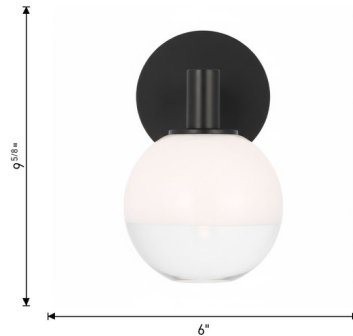

Lightology

lightology.com
866-954-4489
04-23-26

Project: _____

Company: _____

Location: _____ Fixture Type: _____

SPEC #: **VCS1423998**

Approved On: _____ Approved By: _____

Torian Wall Sconce By Visual Comfort Studio

Description

The Torian Wall Sconce brings a clean simplicity to your interior space. The smooth frame holds a glass globe that transitions from Milk to Clear, and casts warm shadows across your room. May be mounted horizontally or vertically.

Shown in burnished brass / milk / clear

Specifications

COLOR	Milk / Clear
BODY FINISH	Burnished Brass
WATTAGE	4.5W
DIMMER	Standard 120V
DIMENSIONS	6"W x 9.63"H x 7"D
BULB NOT INCLUDED	1 x B10/Candelabra (E12)/4.5W/120V LED
COUNTRY OF ORIGIN	Philippines