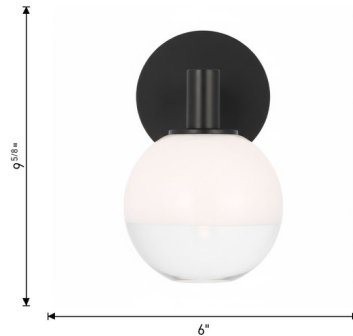

## Torian Wall Sconce By Visual Comfort Studio

### Description

The Torian Wall Sconce brings a clean simplicity to your interior space. The smooth frame holds a glass globe that transitions from Milk to Clear, and casts warm shadows across your room. May be mounted horizontally or vertically.

Shown in burnished brass / milk / clear

### Specifications

COLOR	Milk / Clear
BODY FINISH	Burnished Brass
WATTAGE	4.5W
DIMMER	Standard 120V
DIMENSIONS	6"W x 9.63"H x 7"D
BULB NOT INCLUDED	1 x B10/Candelabra (E12)/4.5W/120V LED
COUNTRY OF ORIGIN	Philippines