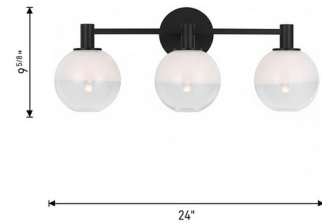

Description

Torian Bathroom Vanity Light brings a clean simplicity to your interior space. The smooth frame holds glass globes that transitions from Milk to Clear, and cast warm shadows across your room. May be mounted with the glass up or down.

Shown in burnished brass / milk / clear

Specifications

COLOR	Milk / Clear
BODY FINISH	Burnished Brass
WATTAGE	9W
DIMMER	Standard 120V
DIMENSIONS	15"W x 9.63"H x 7"D
BULB NOT INCLUDED	2 x B10/Candelabra (E12)/4.5W/120V LED
COUNTRY OF ORIGIN	Philippines