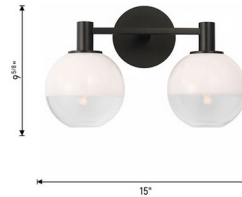

By Visual Comfort Studio

Description

Torian Bathroom Vanity Light brings a clean simplicity to your interior space. The smooth frame holds glass globes that transitions from Milk to Clear, and cast warm shadows across your room. May be mounted with the glass up or down.

Shown in burnished brass / milk / clear

Specifications

COLOR	Milk / Clear
BODY FINISH	Burnished Brass
WATTAGE	9W
DIMMER	Standard 120V
DIMENSIONS	15"W x 9.63"H x 7"D
BULB NOT INCLUDED	2 x B10/Candelabra (E12)/4.5W/120V LED
COUNTRY OF ORIGIN	Philippines