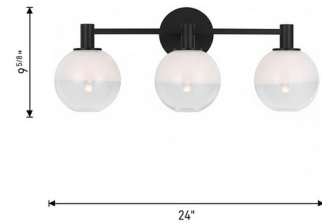

By Visual Comfort Studio

Description

Torian Bathroom Vanity Light brings a clean simplicity to your interior space. The smooth frame holds glass globes that transitions from Milk to Clear, and cast warm shadows across your room. May be mounted with the glass up or down.

Shown in burnished brass / milk / clear

Specifications

COLOR	Milk / Clear
BODY FINISH	Burnished Brass
WATTAGE	9W
DIMMER	Standard 120V
DIMENSIONS	15"W x 9.63"H x 7"D
BULB NOT INCLUDED	2 x B10/Candelabra (E12)/4.5W/120V LED
COUNTRY OF ORIGIN	Philippines