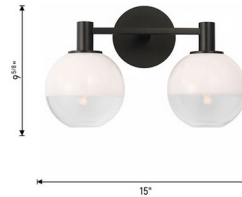

Lightology

lightology.com
866-954-4489
07-02-26

Project: _____

Company: _____

Location: _____ Fixture Type: _____

SPEC #: **VCS1424000**

Approved On: _____ Approved By: _____

Torian Bathroom Vanity Light By Visual Comfort Studio

Description

Torian Bathroom Vanity Light brings a clean simplicity to your interior space. The smooth frame holds glass globes that transitions from Milk to Clear, and cast warm shadows across your room. May be mounted with the glass up or down.

Shown in burnished brass / milk / clear

Specifications

COLOR	Milk / Clear
BODY FINISH	Burnished Brass
WATTAGE	9W
DIMMER	Standard 120V
DIMENSIONS	15"W x 9.63"H x 7"D
BULB NOT INCLUDED	2 x B10/Candelabra (E12)/4.5W/120V LED
COUNTRY OF ORIGIN	Philippines