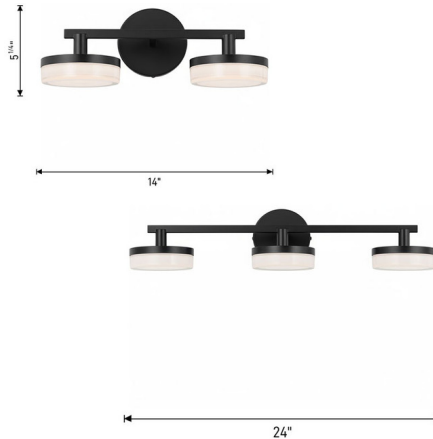

Shown in burnished brass / glass silk screen