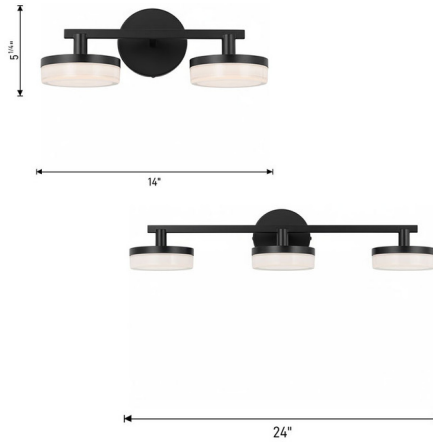

By Visual Comfort Studio

Description

The Khan Bathroom Vanity Light brings both form and function to your interior space. The smooth frame holds silk screen glass - White on the inside and Clear on the outside, that takes this minimalist piece to a whole new level of lighting. May be mounted with the glass facing up or down. Dimmable with Triac (Standard) or Low Voltage Electronic dimmers, not included.

Specifications

COLOR Glass Silk Screen
BODY FINISH Burnished Brass
WATTAGE 16W
DIMMER Standard 120V
DIMENSIONS 14"W x 5.25"H x 6.13"D
INTEGRATED LED MODULE 2 x LED/8W/120V LED
COUNTRY OF ORIGIN Philippines

Technical Information

LAMP COLOR 2700K
LUMENS/WATT 200.00
LUMINOUS FLUX 1600 lumens

Notes:

Shown in burnished brass / glass silk screen

CLICK TO VIEW PRODUCT