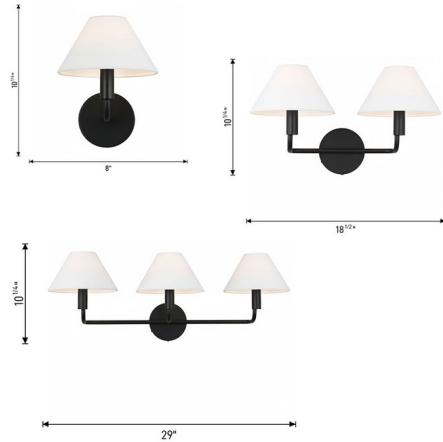

Description

The Colfax Wall Sconce brings a clean simplicity to your interior space. The slim frame holds arms with cone shaped linen shades that cast warm shadows across your room.

Shown in burnished brass / white linen

Specifications

COLOR	White Linen
BODY FINISH	Burnished Brass
WATTAGE	4.5W
DIMMER	Standard 120V
DIMENSIONS	8"W x 10.25"H x 8.75"D
BULB NOT INCLUDED	1 x B10/Candelabra (E12)/4.5W/120V LED
COUNTRY OF ORIGIN	Philippines