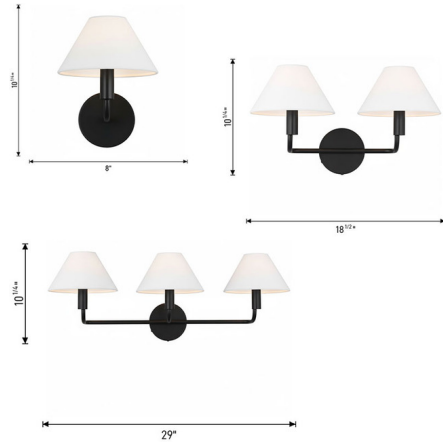

Description

The Colfax Wall Sconce brings a clean simplicity to your interior space. The slim frame holds arms with cone shaped linen shades that cast warm shadows across your room.

Shown in burnished brass / white linen

Specifications

COLOR White Linen
BODY FINISH Burnished Brass
WATTAGE 4.5W
DIMMER Standard 120V
DIMENSIONS 8"W x 10.25"H x 8.75"D
BULB NOT INCLUDED 1 x B10/Candelabra (E12)/4.5W/120V LED
COUNTRY OF ORIGIN Philippines