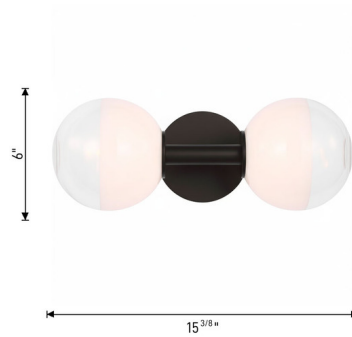

## Torian Linear Wall Sconce By Visual Comfort Studio

### Description

The Torian Linear Wall Sconce brings a clean simplicity to your interior space. The smooth frame holds glass globes that transitions from Milk to Clear, and cast warm shadows across your room.

### Specifications

COLOR	Milk / Clear
BODY FINISH	Aged Iron
WATTAGE	9W
DIMMER	Standard 120V
DIMENSIONS	15.38"W x 6"H x 7.13"D
BULB NOT INCLUDED	2 x B10/Candelabra (E12)/4.5W/120V LED
COUNTRY OF ORIGIN	Philippines