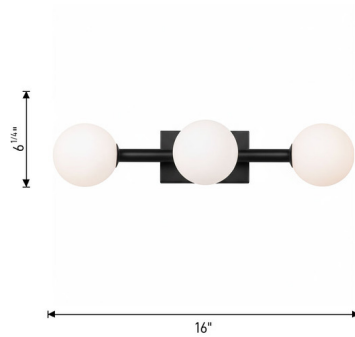

Description

The Altair Wall Sconce is jewelry for your home. The smooth lineal frame holds strategically placed globes of glass, resembling beautiful pearls and casting warm shadows across your room. May be mounted horizontally or vertically.

Shown in burnished brass / milk

Specifications

COLOR	Milk
BODY FINISH	Burnished Brass
WATTAGE	9W
DIMMER	Standard 120V
DIMENSIONS	16"W x 6.25"H x 5.13"D
BULB NOT INCLUDED	3 x T4/G9/3W/120V LED
COUNTRY OF ORIGIN	Philippines