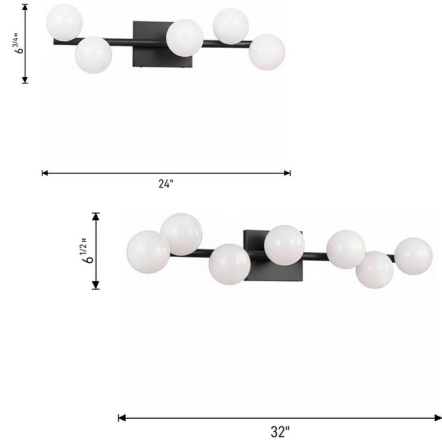

Description

The Altair Bathroom Vanity Light is jewelry for your home. The smooth lineal frame holds strategically placed globes of glass, resembling beautiful pearls and casting warm shadows across your room. May be mounted horizontally or vertically.

Specifications

COLOR Milk
BODY FINISH Aged Iron
WATTAGE 15W
DIMMER Standard 120V
DIMENSIONS 24"W x 6.75"H x 5"D
BULB NOT INCLUDED 5 x T4/G9/3W/120V LED
COUNTRY OF ORIGIN Philippines

Shown in aged iron / milk