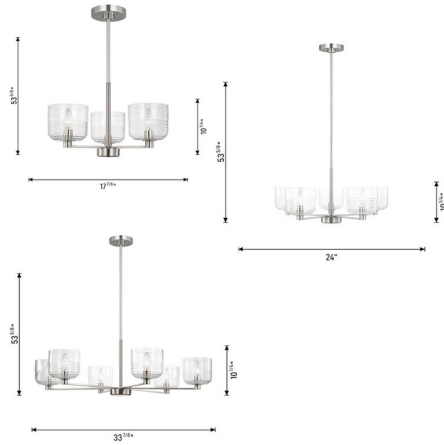

Description

The Lochdale Chandelier brings a decorative look to your interior space. The smooth, round frame holds ribbed glass that casts warm shadows across your room.

Specifications

COLOR Clear Ribbed
 BODY FINISH Midnight Black
 WATTAGE 27W
 DIMMER Standard 120V
 DIMENSIONS 17.88"W x 10.25"H
 BULB NOT INCLUDED 3 x B11/Candelabra (E12)/9W/120V LED
 OTHER BULB OPTIONS B11/Candelabra (E12)/60W/120V Incandescent
 COUNTRY OF ORIGIN Viet Nam

Technical Information

PRODUCT DIMENSIONS Downrods: One 6" and Three 12" Included

Notes:

Shown in midnight black / clear ribbed

CLICK TO VIEW PRODUCT