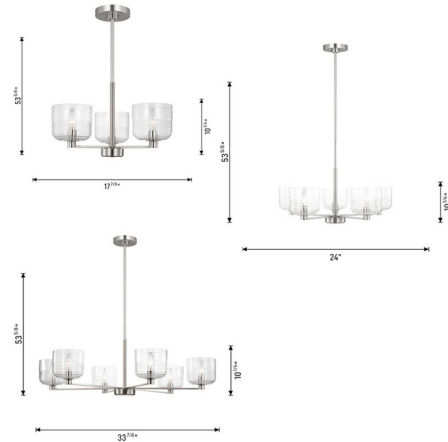

### Description

The Lochdale Chandelier brings a decorative look to your interior space. The smooth, round frame holds ribbed glass that casts warm shadows across your room.

### Specifications

COLOR . . . . . Clear Ribbed  
BODY FINISH . . . . . Midnight Black  
WATTAGE . . . . . 27W  
DIMMER . . . . . Standard 120V  
DIMENSIONS . . . . . 17.88"W x 10.25"H  
BULB NOT INCLUDED . . . . . 3 x B11/Candelabra (E12)/9W/120V LED  
OTHER BULB OPTIONS . . . . . B11/Candelabra (E12)/60W/120V Incandescent  
COUNTRY OF ORIGIN . . . . . Viet Nam

### Technical Information

PRODUCT DIMENSIONS . . . . . Downrods: One 6" and Three 12" Included

Notes:

Shown in midnight black / clear ribbed

CLICK TO VIEW PRODUCT