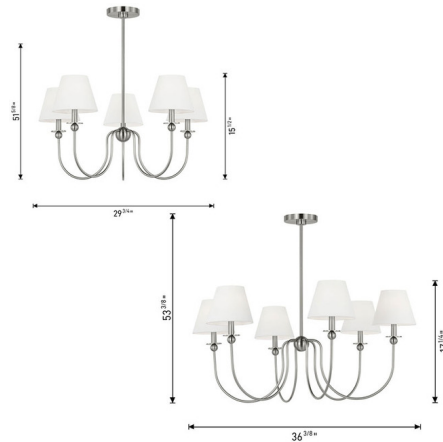

By Visual Comfort Studio

Description

The Elsay Chandelier brings a sophisticated look to your interior space. The central ball holds curved arms, complemented with subtle cylindrical and spherical details and topped with cone shaped linen shades that casts warm shadows across your room. Sloped ceiling to 22 degrees maximum.

Specifications

COLOR White Linen
BODY FINISH Satin Brass
WATTAGE 45W
DIMMER Standard 120V
DIMENSIONS 29.75"W x 15.5"H
BULB NOT INCLUDED 5 x B10/Candelabra (E12)/9W/120V LED
OTHER BULB OPTIONS B10/Candelabra (E12)/60W/120V Incandescent
COUNTRY OF ORIGIN Viet Nam

Technical Information

PRODUCT DIMENSIONS Downrods: One 6" and Three 12" Included

Shown in satin brass / white linen

CLICK TO VIEW PRODUCT

Notes: