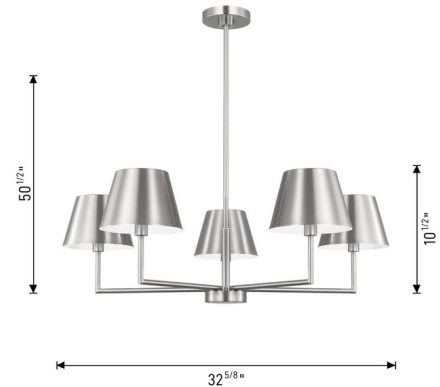

By Visual Comfort Studio

Description

The Ender Chandelier brings a versatile simplicity to your interior space. The angular lines of the round frame are complemented with cone shaped shades that casts warm shadows around your room. Sloped ceiling to 22 degrees maximum.

Specifications

COLOR N/A
BODY FINISH Midnight Black
WATTAGE 45W
DIMMER Standard 120V
DIMENSIONS 32.63"W x 10.5"H
BULB NOT INCLUDED 5 x B10/Candelabra (E12)/9W/120V LED
OTHER BULB OPTIONS B10/Candelabra (E12)/60W/120V Incandescent
COUNTRY OF ORIGIN Viet Nam

Technical Information

PRODUCT DIMENSIONS Downrods: One 6" and Three 12" Included

Shown in midnight black

CLICK TO VIEW PRODUCT

Notes: