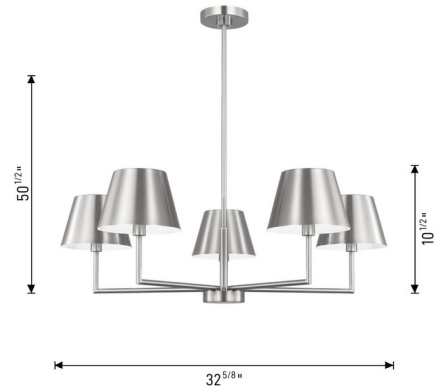

By Visual Comfort Studio

Description

The Ender Chandelier brings a versatile simplicity to your interior space. The angular lines of the round frame are complemented with cone shaped shades that casts warm shadows around your room. Sloped ceiling to 22 degrees maximum.

Specifications

COLOR N/A
BODY FINISH Midnight Black
WATTAGE 45W
DIMMER Standard 120V
DIMENSIONS 32.63"W x 10.5"H
BULB NOT INCLUDED 5 x B10/Candelabra (E12)/9W/120V LED
OTHER BULB OPTIONS B10/Candelabra (E12)/60W/120V Incandescent
COUNTRY OF ORIGIN Viet Nam

Technical Information

PRODUCT DIMENSIONS Downrods: One 6" and Three 12" Included

Shown in midnight black

CLICK TO VIEW PRODUCT

Notes: