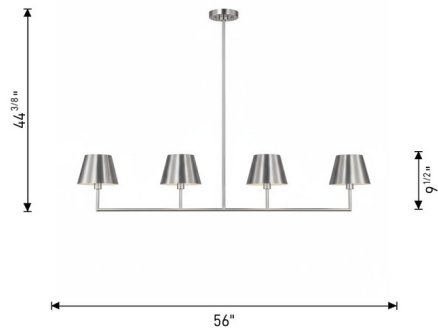

### Description

The Ender Linear Chandelier brings a versatile simplicity to your interior space. The angular lines of the lineal frame are complemented with cone shaped shades that casts warm shadows around your room. Sloped ceiling to 22 degrees maximum.

### Specifications

COLOR . . . . . N/A  
BODY FINISH . . . . . Brushed Nickel  
WATTAGE . . . . . 36W  
DIMMER . . . . . Standard 120V  
DIMENSIONS . . . . . 56"L x 7"W x 9.5"H  
BULB NOT INCLUDED . . . . . 4 x B10/Candelabra (E12)/9W/120V LED  
OTHER BULB OPTIONS . . . . . B10/Candelabra (E12)/60W/120V Incandescent  
COUNTRY OF ORIGIN . . . . . Viet Nam

### Technical Information

PRODUCT DIMENSIONS . . . . . Downrods: One 6" and Three 12" Included

Shown in brushed nickel

CLICK TO VIEW PRODUCT

Notes: