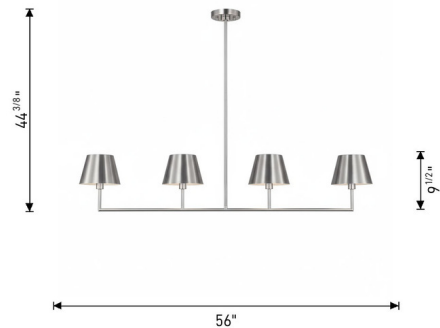

By Visual Comfort Studio

Description

The Ender Linear Chandelier brings a versatile simplicity to your interior space. The angular lines of the lineal frame are complemented with cone shaped shades that casts warm shadows around your room. Sloped ceiling to 22 degrees maximum.

Shown in brushed nickel

Specifications

COLOR	N/A
BODY FINISH	Brushed Nickel
WATTAGE	36W
DIMMER	Standard 120V
DIMENSIONS	56"L x 7"W x 9.5"H
BULB NOT INCLUDED	4 x B10/Candelabra (E12)/9W/120V LED
OTHER BULB OPTIONS	B10/Candelabra (E12)/60W/120V Incandescent
COUNTRY OF ORIGIN	Viet Nam

Technical Information

PRODUCT DIMENSIONS Downrods: One 6" and Three 12" Included

CLICK TO VIEW PRODUCT

Notes: