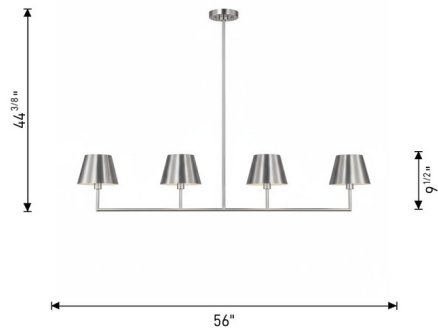

CLICK TO VIEW PRODUCT

Notes: