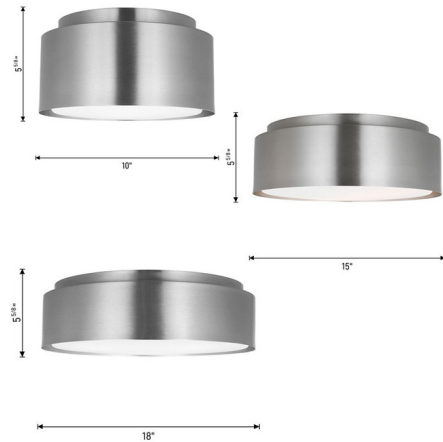

By Visual Comfort Studio

Description

The Dartmore Ceiling Flush Light adds a sophisticated beauty to your interior space. Floating in the round frame is an etched glass diffuser that casts warm shadows across your room.

Shown in brushed nickel / etched glass

Specifications

COLOR	Etched Glass
BODY FINISH	Brushed Nickel
WATTAGE	9W
DIMMER	Standard 120V
DIMENSIONS	10"W x 5.63"H
BULB NOT INCLUDED	1 x A19/Medium (E26)/9W/120V LED
OTHER BULB OPTIONS	A19/Medium (E26)/60W/120V Incandescent
COUNTRY OF ORIGIN	Viet Nam