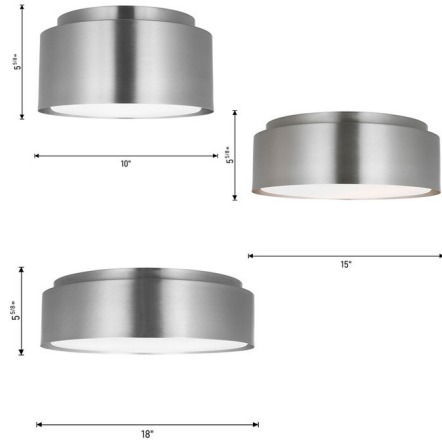

Shown in brushed nickel / etched glass