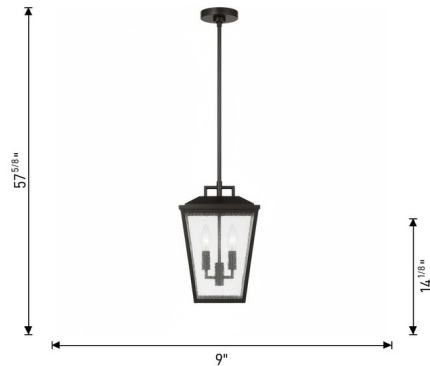

Description

The Kennewick Outdoor Pendant brings a clean, updated traditional look to your exterior space. The contemporary lantern frame is complemented by seeded glass panels that cast warm shadows across your area.

Specifications

COLOR Clear Seeded
BODY FINISH Antique Bronze
WATTAGE 18W
DIMMER Standard 120V
DIMENSIONS 9"W x 14.13"H
BULB NOT INCLUDED 2 x B10/Candelabra (E12)/9W/120V LED
OTHER BULB OPTIONS B10/Candelabra (E12)/60W/120V Incandescent
COUNTRY OF ORIGIN Viet Nam

Technical Information

PRODUCT DIMENSIONS Downrods: One 6" and Three 12" Included

Shown in antique bronze / clear seeded

CLICK TO VIEW PRODUCT

Notes: