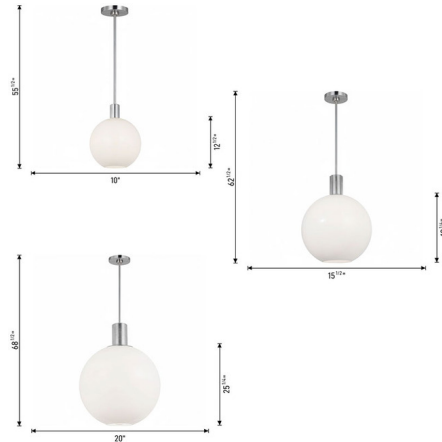

Description

The Colewood Pendant brings a fresh take on a classic look to your interior space. The smooth frame holds an open bottom glass globe that casts warm shadows across your room. Sloped ceiling to 22 degrees maximum.

Specifications

COLOR Milk
BODY FINISH Brushed Nickel
WATTAGE 17W
DIMMER Standard 120V
DIMENSIONS 10"W x 12.5"H
BULB NOT INCLUDED 1 x A19/Medium (E26)/17W/120V LED
OTHER BULB OPTIONS A19/Medium (E26)/100W/120V Incandescent
COUNTRY OF ORIGIN Viet Nam

Technical Information

PRODUCT DIMENSIONS Downrods: One 6" and Three 12" Included

Shown in brushed nickel / milk

CLICK TO VIEW PRODUCT

Notes: