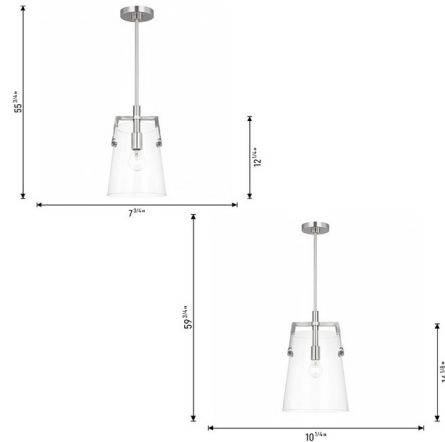

By Visual Comfort Studio

Description

The Crofton Pendant brings a clean, modern style and a bright burst of light to your interior space. A sleek industrial frame is complemented with a clear flared glass shade that casts warm shadows across your room. Sloped ceiling to 22 degrees maximum.

Specifications

COLOR Clear
BODY FINISH Satin Brass
WATTAGE 12W
DIMMER Standard 120V
DIMENSIONS 7.75"W x 12.25"H
BULB NOT INCLUDED 1 x A19/Medium (E26)/12W/120V LED
OTHER BULB OPTIONS A19/Medium (E26)/75W/120V Incandescent
COUNTRY OF ORIGIN Viet Nam

Technical Information

PRODUCT DIMENSIONS Downrods: One 6" and Three 12" Included

Shown in satin brass / clear

CLICK TO VIEW PRODUCT

Notes: