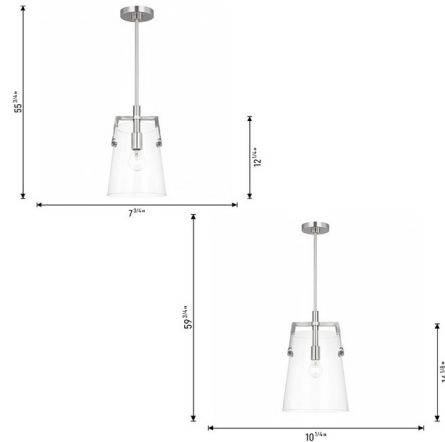

Description

The Crofton Pendant brings a clean, modern style and a bright burst of light to your interior space. A sleek industrial frame is complemented with a clear flared glass shade that casts warm shadows across your room. Sloped ceiling to 22 degrees maximum.

Specifications

COLOR Clear
BODY FINISH Satin Brass
WATTAGE 12W
DIMMER Standard 120V
DIMENSIONS 7.75"W x 12.25"H
BULB NOT INCLUDED 1 x A19/Medium (E26)/12W/120V LED
OTHER BULB OPTIONS A19/Medium (E26)/75W/120V Incandescent
COUNTRY OF ORIGIN Viet Nam

Technical Information

PRODUCT DIMENSIONS Downrods: One 6" and Three 12" Included

Shown in satin brass / clear

CLICK TO VIEW PRODUCT

Notes: