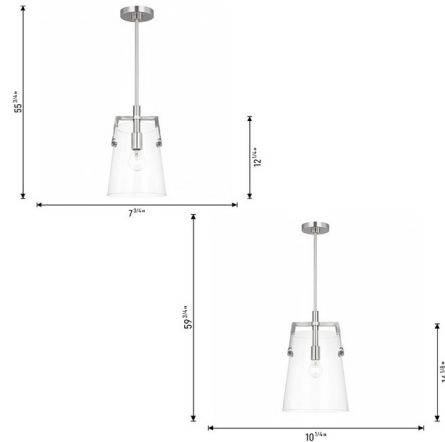

### Description

The Crofton Pendant brings a clean, modern style and a bright burst of light to your interior space. A sleek industrial frame is complemented with a clear flared glass shade that casts warm shadows across your room. Sloped ceiling to 22 degrees maximum.

### Specifications

COLOR . . . . . Clear  
BODY FINISH . . . . . Satin Brass  
WATTAGE . . . . . 12W  
DIMMER . . . . . Standard 120V  
DIMENSIONS . . . . . 7.75"W x 12.25"H  
BULB NOT INCLUDED . . . . . 1 x A19/Medium (E26)/12W/120V LED  
OTHER BULB OPTIONS . . . . . A19/Medium (E26)/75W/120V Incandescent  
COUNTRY OF ORIGIN . . . . . Viet Nam

### Technical Information

PRODUCT DIMENSIONS . . . . . Downrods: One 6" and Three 12" Included

Shown in satin brass / clear

CLICK TO VIEW PRODUCT

Notes: