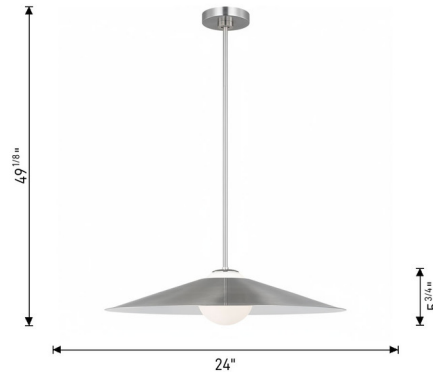

### Description

The Astra Pendant brings a minimalist beauty to your interior space. The slim stem holds a glass globe, with a white lined, cone shaped steel shade that rests on the globe. The result is warm light all around your room. Sloped ceiling to 22 degrees maximum.

### Specifications

COLOR	White Opal Etched
BODY FINISH	Satin Brass
WATTAGE	7W
DIMMER	Standard 120V
DIMENSIONS	24"W x 5.75"H
BULB NOT INCLUDED	1 x A19/Medium (E26)/7W/120V LED
COUNTRY OF ORIGIN	Viet Nam

### Technical Information

PRODUCT DIMENSIONS . . . . . Downrods: One 6" and Three 12" Included

CLICK TO VIEW PRODUCT

Notes: