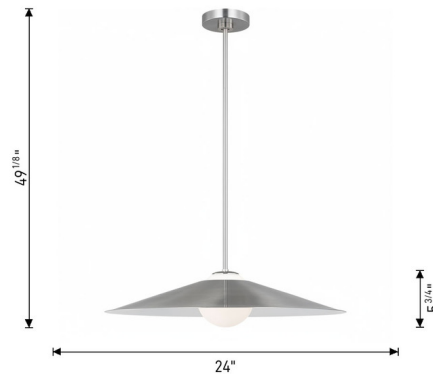

Description

The Astra Pendant brings a minimalist beauty to your interior space. The slim stem holds a glass globe, with a white lined, cone shaped steel shade that rests on the globe. The result is warm light all around your room. Sloped ceiling to 22 degrees maximum.

Shown in satin brass / white opal etched

Specifications

COLOR	White Opal Etched
BODY FINISH	Satin Brass
WATTAGE	7W
DIMMER	Standard 120V
DIMENSIONS	24"W x 5.75"H
BULB NOT INCLUDED	1 x A19/Medium (E26)/7W/120V LED
COUNTRY OF ORIGIN	Viet Nam

Technical Information

PRODUCT DIMENSIONS Downrods: One 6" and Three 12" Included

CLICK TO VIEW PRODUCT

Notes: