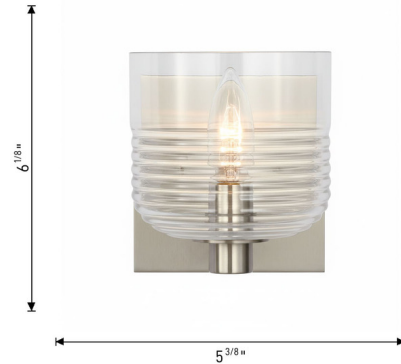

## Lochdale Wall Sconce By Visual Comfort Studio

### Description

The Lochdale Wall Sconce brings a decorative look to your interior space. The smooth frame holds ribbed glass that casts warm shadows across your room. May be mounted with the glass facing up or down.

Shown in satin brass / clear ribbed

### Specifications

COLOR	Clear Ribbed
BODY FINISH	Satin Brass
WATTAGE	9W
DIMMER	Standard 120V
DIMENSIONS	5.38"W x 6.13"H x 7.88"D
BULB NOT INCLUDED	1 x A19/Medium (E26)/9W/120V LED
OTHER BULB OPTIONS	B11/Candelabra (E12)/60W/120V Incandescent
COUNTRY OF ORIGIN	Viet Nam