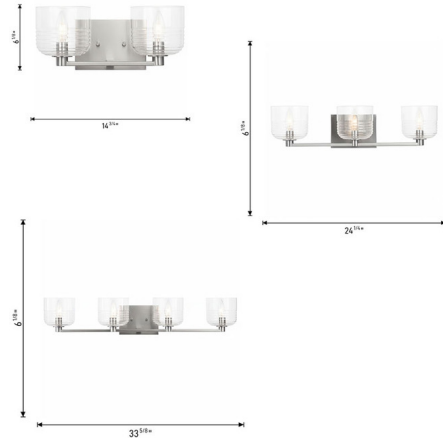

Lightology

lightology.com
866-954-4489
07-01-26

Project: _____

Company: _____

Location: _____ Fixture Type: _____

SPEC #: **VCS1424198**

Approved On: _____ Approved By: _____

Lochdale Bathroom Vanity Light By Visual Comfort Studio

Description

The Lochdale Bathroom Vanity Light brings a decorative look to your interior space. The smooth frame holds ribbed glass that casts warm shadows across your room. May be mounted with the glass facing up or down.

Shown in brushed nickel / clear ribbed

Specifications

COLOR Clear Ribbed
BODY FINISH Brushed Nickel
WATTAGE 18W
DIMMER Standard 120V
DIMENSIONS 14.75"W x 6.13"H x 7.88"D
BULB NOT INCLUDED 2 x B11/Candelabra (E12)/9W/120V LED
OTHER BULB OPTIONS B11/Candelabra (E12)/60W/120V Incandescent
COUNTRY OF ORIGIN Viet Nam