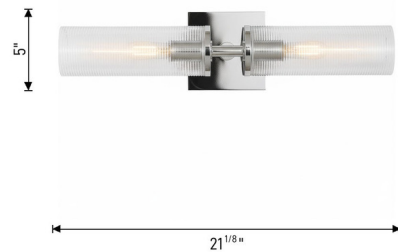

### Description

The Sarita Bathroom Vanity Light brings a simplistic beauty to your interior space. The smooth frame holds cylinders of ribbed glass that casts warm shadows across your room. May be mounted horizontally or vertically.

Shown in brushed nickel / clear ribbed

### Specifications

COLOR	Clear Ribbed
BODY FINISH	Brushed Nickel
WATTAGE	18W
DIMMER	Standard 120V
DIMENSIONS	21.13"W x 5"H x 4.5"D
BULB NOT INCLUDED	2 x T10/Medium (E26)/9W/120V LED
OTHER BULB OPTIONS	T10/Medium (E26)/60W/120V Incandescent
COUNTRY OF ORIGIN	Viet Nam