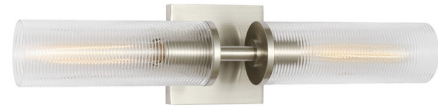

## Sarita Bathroom Vanity Light

By Visual Comfort Studio

### Description

The Sarita Bathroom Vanity Light brings a simplistic beauty to your interior space. The smooth frame holds cylinders of ribbed glass that casts warm shadows across your room. May be mounted horizontally or vertically.

Shown in brushed nickel / clear ribbed

### Specifications

COLOR	Clear Ribbed
BODY FINISH	Brushed Nickel
WATTAGE	18W
DIMMER	Standard 120V
DIMENSIONS	21.13"W x 5"H x 4.5"D
BULB NOT INCLUDED	2 x T10/Medium (E26)/9W/120V LED
OTHER BULB OPTIONS	T10/Medium (E26)/60W/120V Incandescent
COUNTRY OF ORIGIN	Viet Nam