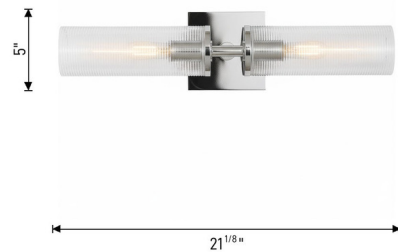

Specifications

COLOR	Clear Ribbed
BODY FINISH	Brushed Nickel
WATTAGE	18W
DIMMER	Standard 120V
DIMENSIONS	21.13"W x 5"H x 4.5"D
BULB NOT INCLUDED	2 x T10/Medium (E26)/9W/120V LED
OTHER BULB OPTIONS	T10/Medium (E26)/60W/120V Incandescent
COUNTRY OF ORIGIN	Viet Nam

CLICK TO VIEW PRODUCT

Notes: