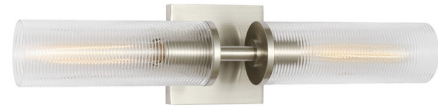

Lightology

lightology.com
866-954-4489
06-30-26

Project: _____

Company: _____

Location: _____ Fixture Type: _____

SPEC #: **VCS1424207**

Approved On: _____ Approved By: _____

Sarita Bathroom Vanity Light

By Visual Comfort Studio

Description

The Sarita Bathroom Vanity Light brings a simplistic beauty to your interior space. The smooth frame holds cylinders of ribbed glass that casts warm shadows across your room. May be mounted horizontally or vertically.

Shown in brushed nickel / clear ribbed

Specifications

COLOR	Clear Ribbed
BODY FINISH	Brushed Nickel
WATTAGE	18W
DIMMER	Standard 120V
DIMENSIONS	21.13"W x 5"H x 4.5"D
BULB NOT INCLUDED	2 x T10/Medium (E26)/9W/120V LED
OTHER BULB OPTIONS	T10/Medium (E26)/60W/120V Incandescent
COUNTRY OF ORIGIN	Viet Nam