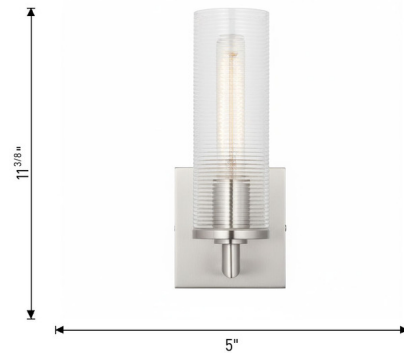

Lightology

lightology.com
866-954-4489
07-02-26

Project: _____

Company: _____

Location: _____ Fixture Type: _____

SPEC #: **VCS1424214**

Approved On: _____ Approved By: _____

Sarita Wall Sconce

By Visual Comfort Studio

Description

The Sarita Wall Sconce brings a simplistic beauty to your interior space. The smooth frame holds a cylinder of ribbed glass that casts warm shadows across your room. May be mounted with the glass facing up or down.

Shown in satin brass / clear ribbed

Specifications

COLOR	Clear Ribbed
BODY FINISH	Satin Brass
WATTAGE	9W
DIMMER	Standard 120V
DIMENSIONS	5"W x 11.38"H x 5.13"D
BULB NOT INCLUDED	1 x T10/Medium (E26)/9W/120V LED
OTHER BULB OPTIONS	T10/Medium (E26)/60W/120V Incandescent
COUNTRY OF ORIGIN	Viet Nam