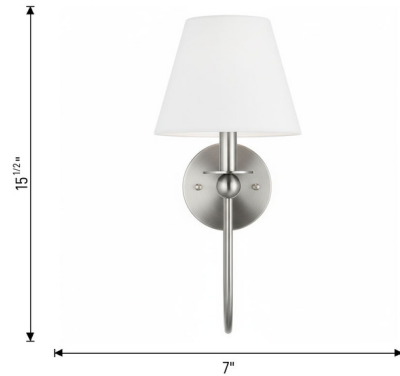

Lightology

lightology.com
866-954-4489
04-22-26

Project: _____

Company: _____

Location: _____ Fixture Type: _____

SPEC #: **VCS1424217**

Approved On: _____ Approved By: _____

Elsay Wall Sconce By Visual Comfort Studio

Description

The Elsay Wall Sconce brings a sophisticated look to your interior space. The curved arm is complemented with subtle cylindrical and spherical details and topped with a cone shaped linen shade that casts warm shadows across your room.

Shown in satin brass / white linen

Specifications

COLOR White Linen
BODY FINISH Satin Brass
WATTAGE 9W
DIMMER Standard 120V
DIMENSIONS 7"W x 15.5"H x 10.88"D
BULB NOT INCLUDED 1 x B10/Candelabra (E12)/9W/120V LED
OTHER BULB OPTIONS B10/Candelabra (E12)/60W/120V Incandescent
COUNTRY OF ORIGIN Viet Nam