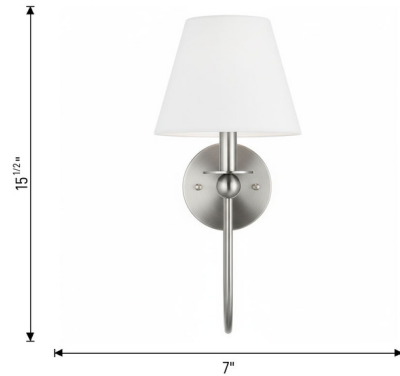

## Elsay Wall Sconce

By Visual Comfort Studio

### Description

The Elsay Wall Sconce brings a sophisticated look to your interior space. The curved arm is complemented with subtle cylindrical and spherical details and topped with a cone shaped linen shade that casts warm shadows across your room.

Shown in satin brass / white linen

### Specifications

COLOR	White Linen
BODY FINISH	Satin Brass
WATTAGE	9W
DIMMER	Standard 120V
DIMENSIONS	7"W x 15.5"H x 10.88"D
BULB NOT INCLUDED	1 x B10/Candelabra (E12)/9W/120V LED
OTHER BULB OPTIONS	B10/Candelabra (E12)/60W/120V Incandescent
COUNTRY OF ORIGIN	Viet Nam