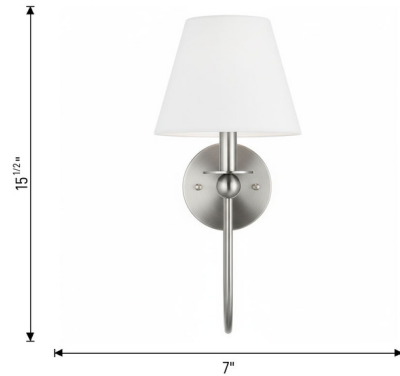

By Visual Comfort Studio

Description

The Elsay Wall Sconce brings a sophisticated look to your interior space. The curved arm is complemented with subtle cylindrical and spherical details and topped with a cone shaped linen shade that casts warm shadows across your room.

Shown in satin brass / white linen

Specifications

COLOR	White Linen
BODY FINISH	Satin Brass
WATTAGE	9W
DIMMER	Standard 120V
DIMENSIONS	7"W x 15.5"H x 10.88"D
BULB NOT INCLUDED	1 x B10/Candelabra (E12)/9W/120V LED
OTHER BULB OPTIONS	B10/Candelabra (E12)/60W/120V Incandescent
COUNTRY OF ORIGIN	Viet Nam