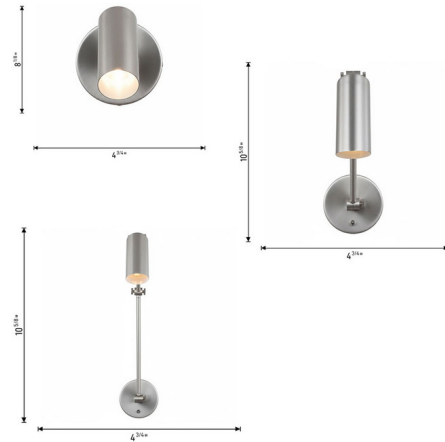

Lightology

lightology.com
866-954-4489
07-01-26

Project: _____
Company: _____
Location: _____ Fixture Type: _____
SPEC #: **VCS1424226**
Approved On: _____ Approved By: _____

Frasar Adjustable Wall Light By Visual Comfort Studio

Description

The Frasar Adjustable Wall Light brings a clean architectural vibe to your interior space. The angled cylindrical shade rests on arms that can adjust to direct light exactly where you need it. 8 inch depth has the On/Off switch on the back of the head. The 16.13 inch and 29.25 inch depths have the On/Off switch on the backplate.

Shown in satin brass

Specifications

COLOR	N/A
BODY FINISH	Satin Brass
WATTAGE	9W
DIMMER	Standard 120V
DIMENSIONS	4.75"W x 8.13"H x 8"D
BULB NOT INCLUDED	1 x B10/Candelabra (E12)/9W/120V LED
COUNTRY OF ORIGIN	Viet Nam