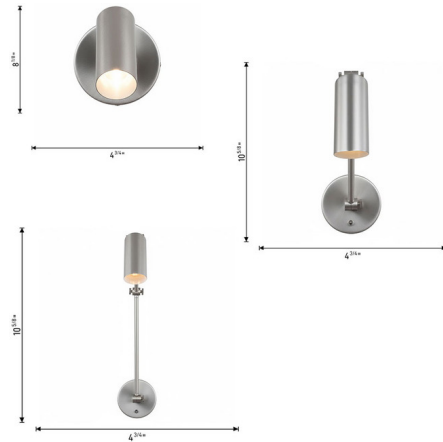

By Visual Comfort Studio

Description

The Frasar Adjustable Wall Light brings a clean architectural vibe to your interior space. The angled cylindrical shade rests on arms that can adjust to direct light exactly where you need it. 8 inch depth has the On/Off switch on the back of the head. The 16.13 inch and 29.25 inch depths have the On/Off switch on the backplate.

Shown in satin brass

Specifications

COLOR	N/A
BODY FINISH	Satin Brass
WATTAGE	9W
DIMMER	Standard 120V
DIMENSIONS	4.75"W x 8.13"H x 8"D
BULB NOT INCLUDED	1 x B10/Candelabra (E12)/9W/120V LED
COUNTRY OF ORIGIN	Viet Nam