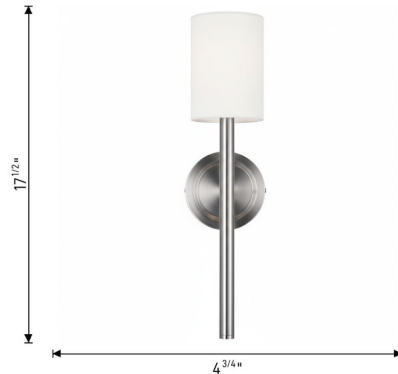

Description

The Egmont Tail Wall Sconce brings a tailored look to your interior space. The simplistic frame is complemented by a cylindrical linen shade that casts warm shadows across your room.

Specifications

COLOR	White Linen
BODY FINISH	Brushed Nickel
WATTAGE	9W
DIMMER	Standard 120V
DIMENSIONS	4.75"W x 17.5"H x 5.5"D
BULB NOT INCLUDED	1 x A19/Medium (E26)/9W/120V LED
OTHER BULB OPTIONS	A19/Medium (E26)/60W/120V Incandescent
COUNTRY OF ORIGIN	Viet Nam

Shown in brushed nickel / white linen

CLICK TO VIEW PRODUCT

Notes: