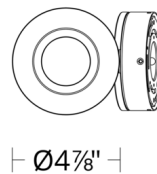

CLICK TO VIEW PRODUCT

Notes: