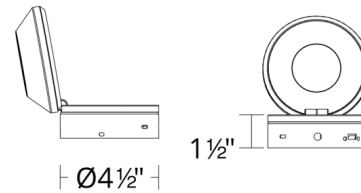

CLICK TO VIEW PRODUCT

Notes: