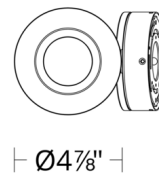

CLICK TO VIEW PRODUCT

Notes: