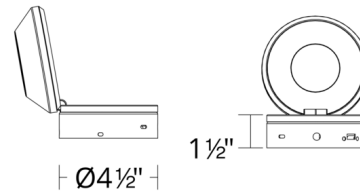

CLICK TO VIEW PRODUCT

Notes: