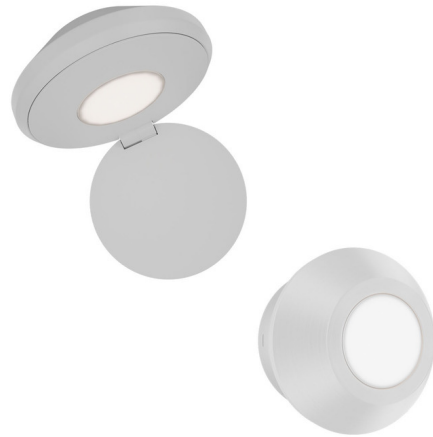

Lightology

lightology.com
866-954-4489
05-24-26

Project: _____

Company: _____

Location: _____ Fixture Type: _____

SPEC #: **WAC1424236**

Approved On: _____ Approved By: _____

Flipside Adjustable Task Wall Light By WAC Lighting

Description

The Flipside Adjustable Task Wall Light with rotatable disc has a dual design. When closed, a front light offers ambient illumination. When opened the disc casts focused down light. Light source is rotatable 330 degrees horizontally and 110 degrees vertically. Fingertip touch on/off switch and dimming on the canopy. USB/USB-C port for charging. Can be mounted on wall in all orientations.

Specifications

COLOR	White
BODY FINISH	White
WATTAGE	13W
DIMMER	Included
DIMENSIONS	4.87"W x 4.87"H x 1.5"D
INTEGRATED LED MODULE	1 x LED/13W/120V LED

Technical Information

LAMP LIFE	54000 hours
COLOR RENDERING	90 CRI
LAMP COLOR	3000K
LUMENS/WATT	36.85
LUMINOUS FLUX	479 lumens

Shown in white / white

CLICK TO VIEW PRODUCT

Notes: