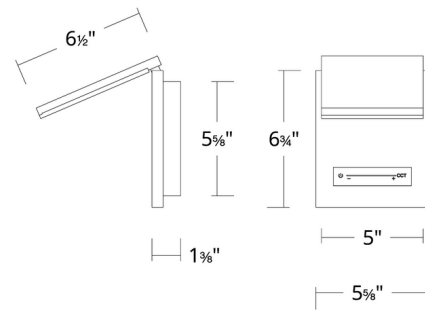

Shown in black / white

Specifications

COLOR	White
BODY FINISH	Black
WATTAGE	7W
DIMMER	Included
DIMENSIONS	.5"W x 6.75"H x 1.37"D
INTEGRATED LED MODULE	1 x LED/7W/120V LED

Technical Information

LAMP LIFE	50000 hours
COLOR RENDERING	.90 CRI
LAMP COLOR	.CCT Select
LUMENS/WATT	.1514
LUMINOUS FLUX	106 lumens