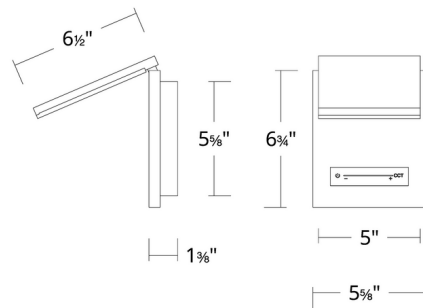

CLICK TO VIEW PRODUCT

Notes: