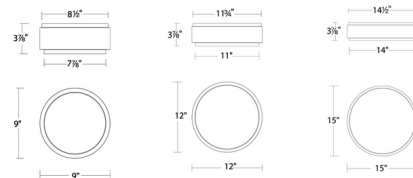

Lightology

lightology.com
866-954-4489
04-26-26

Project: _____

Company: _____

Location: _____ Fixture Type: _____

SPEC #: **WAC1424243**

Approved On: _____ Approved By: _____

Salvo Color-Select Wall / Ceiling Light

By WAC Lighting

Description

The Salvo Color-Select Wall / Ceiling Light features an aged brass circlet within a metal frame with a creamy acrylic diffuser offering soft ambient light to surfaces below. Salvo features a color-select switch which allows user to select between 2700K, 3000K, 3500K and 4000K color temperature options. Select a pre-set option and adjust in the field. TRIAC and ELV dimming. Can be mounted on ceiling or wall in all orientations.

Shown in white / aged brass / white

Specifications

COLOR . . . . . White
BODY FINISH . . . . . White / Aged Brass
WATTAGE 18W
DIMMER . . . . . Standard 120V
DIMENSIONS . . . . . 9"W x 3.87"H
INTEGRATED LED MODULE . . . . . 1 x LED/18W/120V LED

Technical Information

LAMP LIFE . . . . . 50000 hours
COLOR RENDERING . . . . . 90 CRI
LAMP COLOR 2700K
LUMENS/WATT 23.61
LUMINOUS FLUX . . . . . 425 lumens

CLICK TO VIEW PRODUCT

Notes: