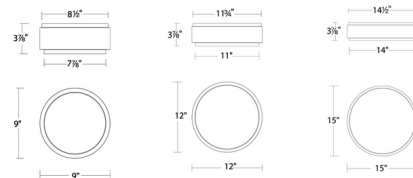

By WAC Lighting

Description

The Salvo Color-Select Wall / Ceiling Light features an aged brass circlet within a metal frame with a creamy acrylic diffuser offering soft ambient light to surfaces below. Salvo features a color-select switch which allows user to select between 2700K, 3000K, 3500K and 4000K color temperature options. Select a pre-set option and adjust in the field. TRIAC and ELV dimming. Can be mounted on ceiling or wall in all orientations.

Shown in white / aged brass / white

Specifications

COLOR White
 BODY FINISH White / Aged Brass
 WATTAGE 18W
 DIMMER Standard 120V
 DIMENSIONS 9"W x 3.87"H
 INTEGRATED LED MODULE 1 x LED/18W/120V LED

Technical Information