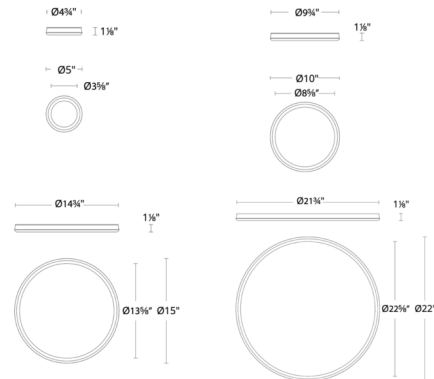

### Specifications

COLOR . . . . . White  
 BODY FINISH . . . . . Aged Brass  
 WATTAGE . . . . . 10.8W  
 DIMMER . . . . . Low Voltage Electronic  
 DIMENSIONS . . . . . 5"W x 1.13"H  
 INTEGRATED LED MODULE . . . . . 1 x LED/10.8W/120V LED

### Technical Information

LAMP LIFE . . . . . 50000 hours  
 COLOR RENDERING . . . . . 90 CRI  
 LAMP COLOR . . . . . CCT Select  
 LUMENS/WATT . . . . . 18.98  
 LUMINOUS FLUX . . . . . 205 lumens

Shown in aged brass / white