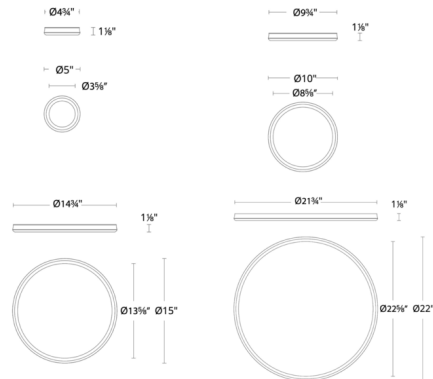

### Specifications

COLOR . . . . . White  
BODY FINISH . . . . . Aged Brass  
WATTAGE . . . . . 10.8W  
DIMMER . . . . . Low Voltage Electronic  
DIMENSIONS . . . . . 5"W x 1.13"H  
INTEGRATED LED MODULE . . . . . 1 x LED/10.8W/120V LED

### Technical Information

LAMP LIFE . . . . . 50000 hours  
COLOR RENDERING . . . . . 90 CRI  
LAMP COLOR . . . . . 2700K  
LUMENS/WATT . . . . . 18.98  
LUMINOUS FLUX . . . . . 205 lumens

Shown in aged brass / white