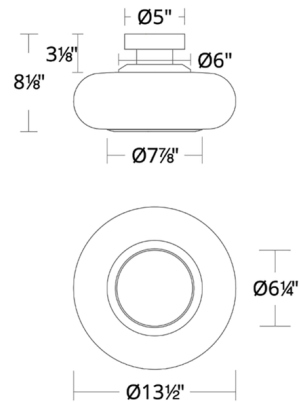

Shown in black / clear / white

CLICK TO VIEW PRODUCT

Notes: