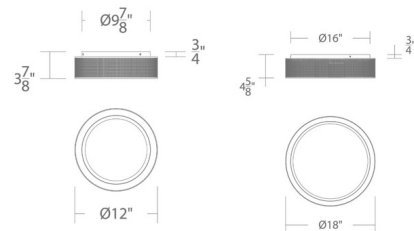

By WAC Lighting

Description

A perforated metal shade offers additional visual interest from tiny pinpoints of illumination on the Grill Color-Select Wall / Ceiling Light. Its frosted glass diffuser casts a lovely downward glow. Can be mounted on ceiling or wall in all orientations. Grille includes a color-select switch which allows user to field select between 2700K, 3000K, 3500K and 4000K color temperature options. Select a pre-set color temperature and field adjust. TRIAC and ELV dimming.

Shown in aged brass / white

Specifications

COLOR	White
BODY FINISH	Aged Brass
WATTAGE	21W
DIMMER	Low Voltage Electronic
DIMENSIONS	12"W x 3.87"H
INTEGRATED LED MODULE	1 x LED/21W/120-277V LED

Technical Information