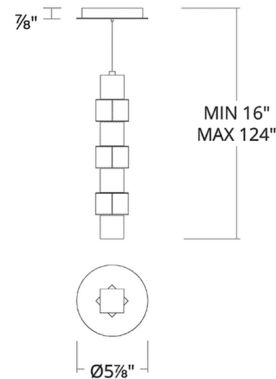

Lightology

lightology.com
866-954-4489
05-24-26

Project: _____
Company: _____
Location: _____ Fixture Type: _____
SPEC #: **WAC1424350**
Approved On: _____ Approved By: _____

Super Star Color-Select Pendant By WAC Lighting

Description

Faceted crystal and metal alternate in a linear silhouette on the Super Star Color-Select Pendant. Individually rotate the K5 crystal boxes to create your own dancing beams of light. Super Star includes a color-select switch which allows user to field select between 3000K, 3500K, 4000K, and 5000K color temperature options. Select a pre-set color temperature and field adjust. TRIAC and ELV dimming at 120V. 0-10V dimming at 277V.

Specifications

COLOR	Clear
BODY FINISH	Black
WATTAGE	21W
DIMMER	Low Voltage Electronic
DIMENSIONS	5.88"W x 16"H
INTEGRATED LED MODULE	1 x LED/21W/120-277V LED

Technical Information

LAMP LIFE	50000 hours
COLOR RENDERING	.90 CRI
LAMP COLOR	. CCT Select
LUMENS/WATT	20.57
LUMINOUS FLUX	432 lumens

Shown in black / clear

CLICK TO VIEW PRODUCT

Notes: