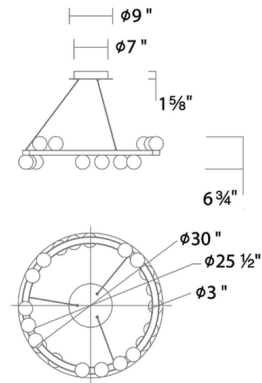

Shown in aged brass / white

CLICK TO VIEW PRODUCT

Notes: