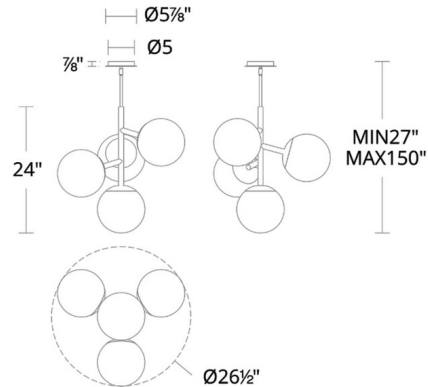

### Specifications

COLOR	White
BODY FINISH	Black
WATTAGE	120W
DIMMER	Low Voltage Electronic
DIMENSIONS	26.5"W x 24"H
INTEGRATED LED MODULE	4 x LED/30W/120-277V LED

### Technical Information

LAMP LIFE	50000 hours
COLOR RENDERING	90 CRI
LAMP COLOR	2700K
LUMENS/WATT	76.77
LUMINOUS FLUX	2303 lumens

Shown in black / white

CLICK TO VIEW PRODUCT

Notes: