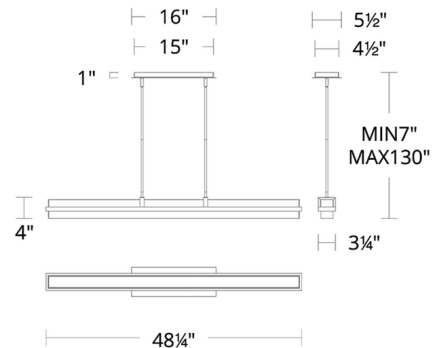

### Specifications

COLOR . . . . . White  
 BODY FINISH . . . . . Aged Brass / Black  
 WATTAGE . . . . . 41W  
 DIMMER . . . . . Low Voltage Electronic  
 DIMENSIONS . . . . . 48.25"L x 3.25"W x 4"H  
 INTEGRATED LED MODULE . . . . . 1 x LED/41W/120-277V LED