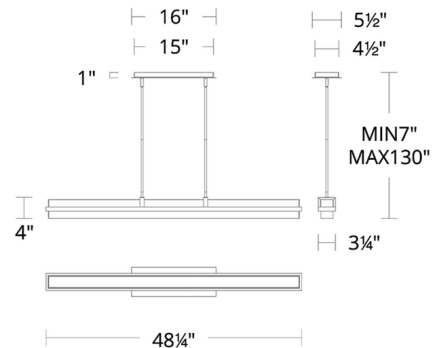

CLICK TO VIEW PRODUCT

Notes: