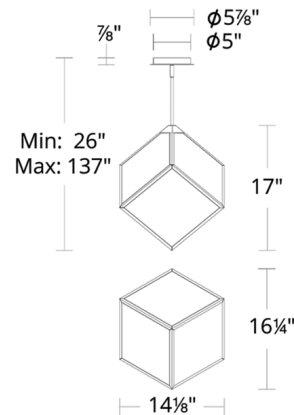

Description

Ripple glass held within a distinctive metal cube brings a playful air to the Dyce Pendant. Hang in multiples above a kitchen island or bar for a winning look. Features spin on round canopy with minimal hardware. TRIAC and ELV dimming.

Shown in black / clear

Specifications

COLOR	Clear
BODY FINISH	Black
WATTAGE	11W
DIMMER	Standard 120V
DIMENSIONS	14.13"W x 17"H
INTEGRATED LED MODULE	1 x LED/11W/120-277V LED

Technical Information

LAMP LIFE	50000 hours
COLOR RENDERING	90 CRI
LAMP COLOR	3000K
LUMENS/WATT	29.27
LUMINOUS FLUX	322 lumens