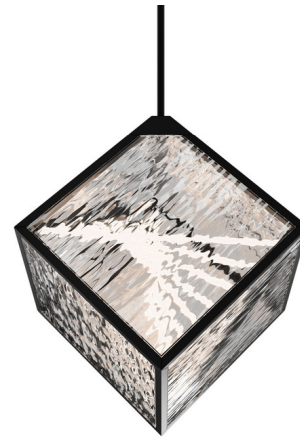

Lightology

lightology.com
866-954-4489
07-06-26

Project: _____

Company: _____

Location: _____ Fixture Type: _____

SPEC #: **WAC1424386**

Approved On: _____ Approved By: _____

Dyce Pendant By WAC Lighting

Description

Ripple glass held within a distinctive metal cube brings a playful air to the Dyce Pendant. Hang in multiples above a kitchen island or bar for a winning look. Features spin on round canopy with minimal hardware. TRIAC and ELV dimming.

Shown in black / clear

Specifications

COLOR	Clear
BODY FINISH	Black
WATTAGE	11W
DIMMER	Standard 120V
DIMENSIONS	14.13"W x 17"H
INTEGRATED LED MODULE	1 x LED/11W/120-277V LED

Technical Information

LAMP LIFE	50000 hours
COLOR RENDERING	90 CRI
LAMP COLOR	3000K
LUMENS/WATT	29.27
LUMINOUS FLUX	322 lumens