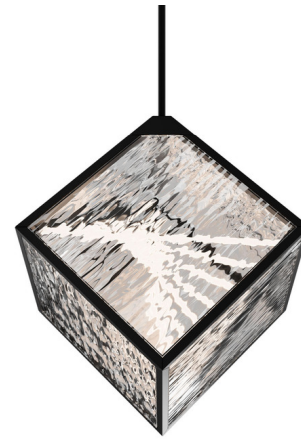

# Lightology

lightology.com  
866-954-4489  
05-18-26

Project: \_\_\_\_\_

Company: \_\_\_\_\_

Location: \_\_\_\_\_ Fixture Type: \_\_\_\_\_

SPEC #: **WAC1424386**

Approved On: \_\_\_\_\_ Approved By: \_\_\_\_\_

## Dyce Pendant By WAC Lighting

### Description

Ripple glass held within a distinctive metal cube brings a playful air to the Dyce Pendant. Hang in multiples above a kitchen island or bar for a winning look. Features spin on round canopy with minimal hardware. TRIAC and ELV dimming.

Shown in black / clear