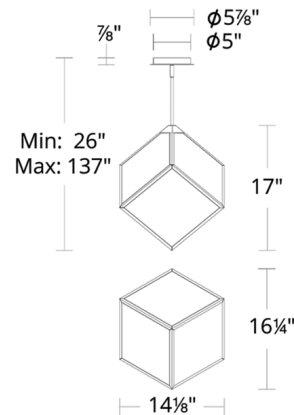

Shown in black / clear

Specifications

COLOR	Clear
BODY FINISH	Black
WATTAGE	11W
DIMMER	Standard 120V
DIMENSIONS	14.13"W x 17"H
INTEGRATED LED MODULE	1 x LED/11W/120-277V LED

Technical Information

LAMP LIFE	50000 hours
COLOR RENDERING	90 CRI
LAMP COLOR	3000K
LUMENS/WATT	29.27
LUMINOUS FLUX	322 lumens

CLICK TO VIEW PRODUCT

Notes: