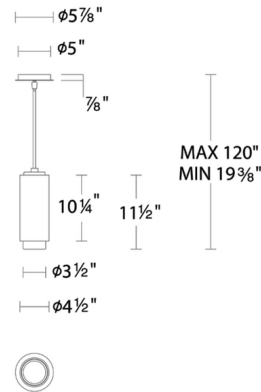

### Specifications

COLOR	Faux Alabaster
BODY FINISH	White
WATTAGE	15W
DIMMER	Standard 120V
DIMENSIONS	4.5"W x 11.5"H
INTEGRATED LED MODULE	1 x LED/15W/120-277V LED

### Technical Information

LAMP LIFE	50000 hours
COLOR RENDERING	.90 CRI
LAMP COLOR	2700K
LUMENS/WATT	45.33
LUMINOUS FLUX	680 lumens

Shown in white / faux alabaster

CLICK TO VIEW PRODUCT

Notes: