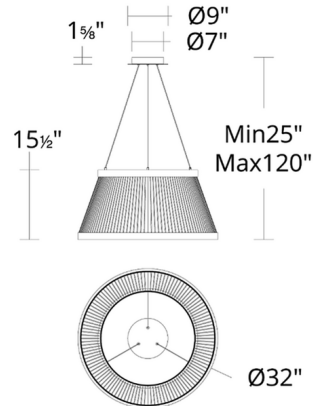

CLICK TO VIEW PRODUCT

Notes: