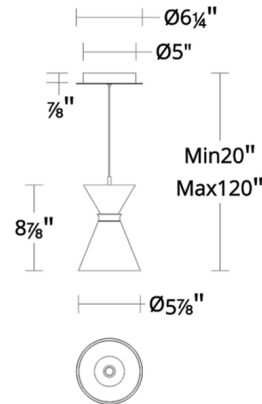

Lightology

lightology.com
866-954-4489
04-22-26

Project: _____

Company: _____

Location: _____ Fixture Type: _____

SPEC #: **WAC1424419**

Approved On: _____ Approved By: _____

Pin Up Color-Select Pendant By WAC Lighting

Description

Nostalgic of 1950's fashion and attire, the Pin Up Color Select Pendant features a dual conical design to deliver a splash of uplight and focused down light. The top cone nestles inside the banded lower cone, each illuminating from an open end. Pin-Up includes a color-select switch which allows user to field select between 2700K, 3000K, 3500K and 4000K color temperature options. Select a pre-set option and field adjust. TRIAC and ELV dimming.

Shown in aged brass / black / white

Specifications

COLOR	White
BODY FINISH	Aged Brass / Black
WATTAGE	15W
DIMMER	Low Voltage Electronic
DIMENSIONS	5.87"W x 8.88"H
INTEGRATED LED MODULE	1 x LED/15W/120-277V LED

Technical Information

LAMP LIFE	50000 hours
COLOR RENDERING	90 CRI
LAMP COLOR	2700K
LUMENS/WATT	30.60
LUMINOUS FLUX	459 lumens

CLICK TO VIEW PRODUCT

Notes: