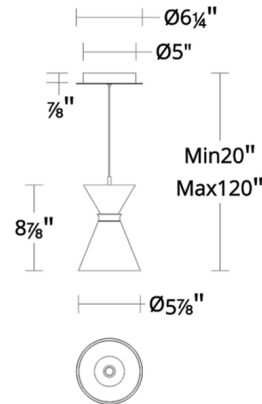

CLICK TO VIEW PRODUCT

Notes: