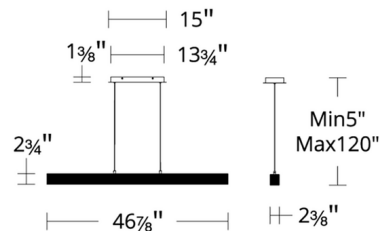

### Description

A perforated metal shade offers additional visual interest from tiny pinpoints of illumination on the Grill Color-Select Linear Pendant. Its frosted glass diffuser casts a lovely downward glow. Grille includes a color-select switch which allows user to field select between 2700K, 3000K, 3500K and 4000K color temperature options. Select a pre-set color temperature and field adjust. Driver concealed within the canopy. TRIAC and ELV dimming.

### Specifications

COLOR	White
BODY FINISH	Black
WATTAGE	54W
DIMMER	Low Voltage Electronic
DIMENSIONS	46.88"L x 2.38"W x 2.75"H
INTEGRATED LED MODULE	1 x LED/54W/120-277V LED

### Technical Information

LAMP LIFE	50000 hours
COLOR RENDERING	90 CRI
LAMP COLOR	2700K
LUMENS/WATT	21.43
LUMINOUS FLUX	1157 lumens

CLICK TO VIEW PRODUCT

Notes: