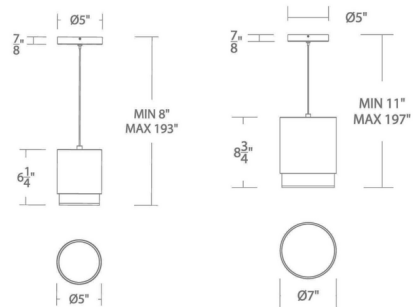

CLICK TO VIEW PRODUCT

Notes: