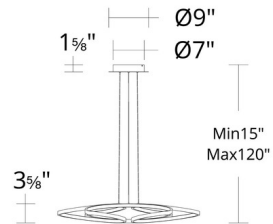

CLICK TO VIEW PRODUCT

Notes: