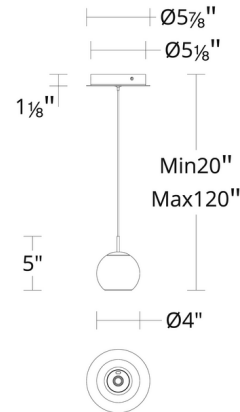

### Specifications

COLOR	White
BODY FINISH	Black
WATTAGE	8W
DIMMER	Included
DIMENSIONS	4"W x 5"H
INTEGRATED LED MODULE	1 x LED/8W/120V LED

### Technical Information

LAMP LIFE	50000 hours
COLOR RENDERING	90 CRI
LAMP COLOR	3000K
LUMENS/WATT	60.38
LUMINOUS FLUX	483 lumens

Shown in black / white

CLICK TO VIEW PRODUCT

Notes: