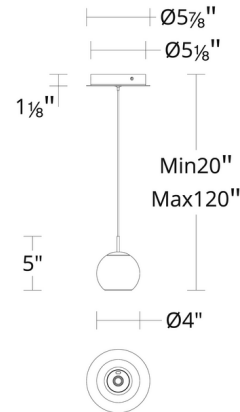

CLICK TO VIEW PRODUCT

Notes: