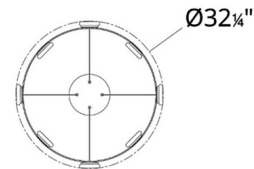

CLICK TO VIEW PRODUCT

Notes: