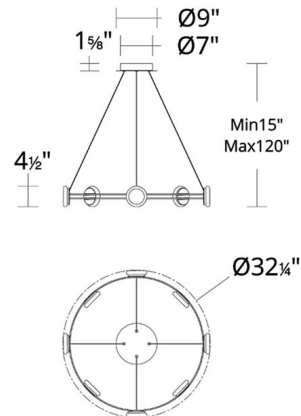

CLICK TO VIEW PRODUCT

Notes: