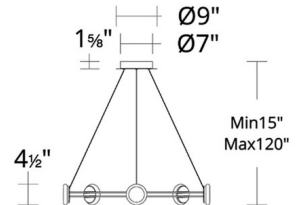

CLICK TO VIEW PRODUCT

Notes: