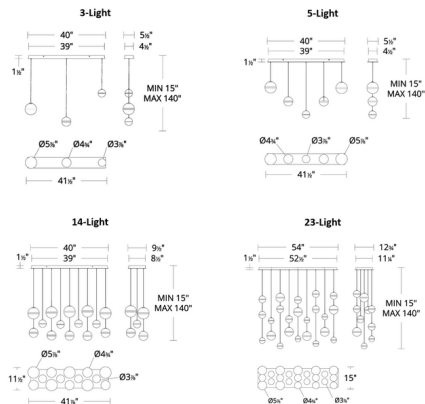

Description

The Cyllindra Linear Color-Select Multi-Light Pendant features translucent glass and acrylic spheres in varying sizes divided by a single metallic band. Cyllindra features a color-select switch which allows user to field select between 2700K, 3000K, 3500K and 4000K color temperature options. Driver included. TRIAC and ELV dimming at 120V. 0-10V dimming at 277V.

Specifications

COLOR Clear / White
 BODY FINISH Aged Brass
 WATTAGE 27W
 DIMMER Low Voltage Electronic
 DIMENSIONS 41.5"L x 5.5"W x 15"H
 INTEGRATED LED MODULE 3 x LED/9W/120-277V LED

Technical Information

LAMP LIFE 50000 hours
 COLOR RENDERING 90 CRI
 LAMP COLOR CCT Select
 LUMENS/WATT 182.44
 LUMINOUS FLUX 1642 lumens

Shown in aged brass / clear / white

CLICK TO VIEW PRODUCT

Notes: