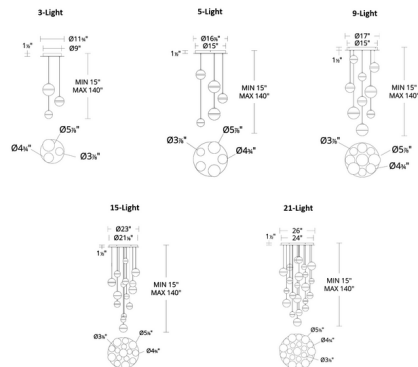

### Description

The Cyllindra Round Color-Select Multi-Light Pendant features translucent glass and acrylic spheres in varying sizes divided by a single metallic band. Cyllindra features a color-select switch which allows user to field select between 2700K, 3000K, 3500K and 4000K color temperature options. Driver included. TRIAC and ELV dimming at 120V. 0-10V dimming at 277V.

### Specifications

COLOR	Clear / White
BODY FINISH	Aged Brass
WATTAGE	45W
DIMMER	Low Voltage Electronic
DIMENSIONS	16.88"W x 15"H
INTEGRATED LED MODULE	5 x LED/9W/120-277V LED

### Technical Information

LAMP LIFE	50000 hours
COLOR RENDERING	90 CRI
LAMP COLOR	CCT Select
LUMENS/WATT	312.78
LUMINOUS FLUX	2815 lumens

CLICK TO VIEW PRODUCT

Notes: