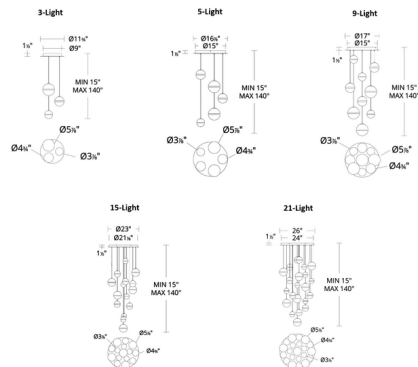

Description

The Cyllindra Round Color-Select Multi-Light Pendant features translucent glass and acrylic spheres in varying sizes divided by a single metallic band. Cyllindra features a color-select switch which allows user to field select between 2700K, 3000K, 3500K and 4000K color temperature options. Driver included. TRIAC and ELV dimming at 120V. 0-10V dimming at 277V.

Shown in aged brass / clear / white

Specifications

COLOR Clear / White
 BODY FINISH Aged Brass
 WATTAGE 45W
 DIMMER Low Voltage Electronic
 DIMENSIONS 16.88"W x 15"H
 INTEGRATED LED MODULE 5 x LED/9W/120-277V LED

Technical Information

LAMP LIFE 50000 hours
 COLOR RENDERING 90 CRI
 LAMP COLOR CCT Select
 LUMENS/WATT 312.78
 LUMINOUS FLUX 2815 lumens

CLICK TO VIEW PRODUCT

Notes: