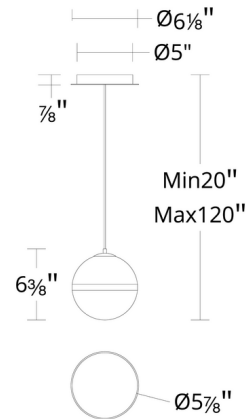

CLICK TO VIEW PRODUCT

Notes: