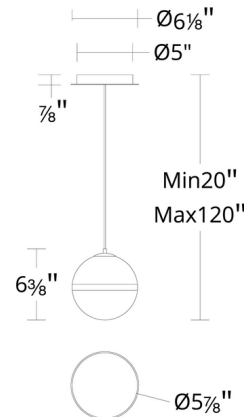

CLICK TO VIEW PRODUCT

Notes: