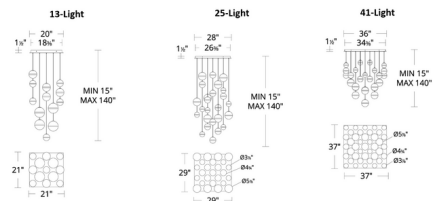

CLICK TO VIEW PRODUCT

Notes: