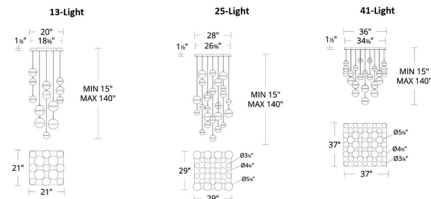

Description

The Cyllindra Square Color-Select Multi-Light Pendant features translucent glass and acrylic spheres in varying sizes divided by a single metallic band. Cyllindra features a color-select switch which allows user to field select between 2700K, 3000K, 3500K and 4000K color temperature options. Driver included. TRIAC and ELV dimming at 120V. 0-10V dimming at 277V.

Shown in black chrome / clear / white

Specifications

COLOR Clear / White
 BODY FINISH Black Chrome
 WATTAGE 117W
 DIMMER Low Voltage Electronic
 DIMENSIONS 21"W x 15"H x 21"D
 INTEGRATED LED MODULE 13 x LED/9W/120-277V LED

Technical Information

LAMP LIFE 50000 hours
 COLOR RENDERING 90 CRI
 LAMP COLOR CCT Select
 LUMENS/WATT 1,060.89
 LUMINOUS FLUX 9548 lumens

CLICK TO VIEW PRODUCT

Notes: