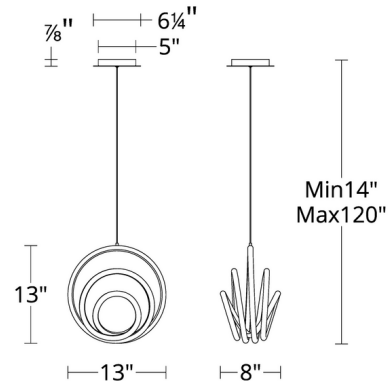

Shown in black / white

CLICK TO VIEW PRODUCT

Notes: